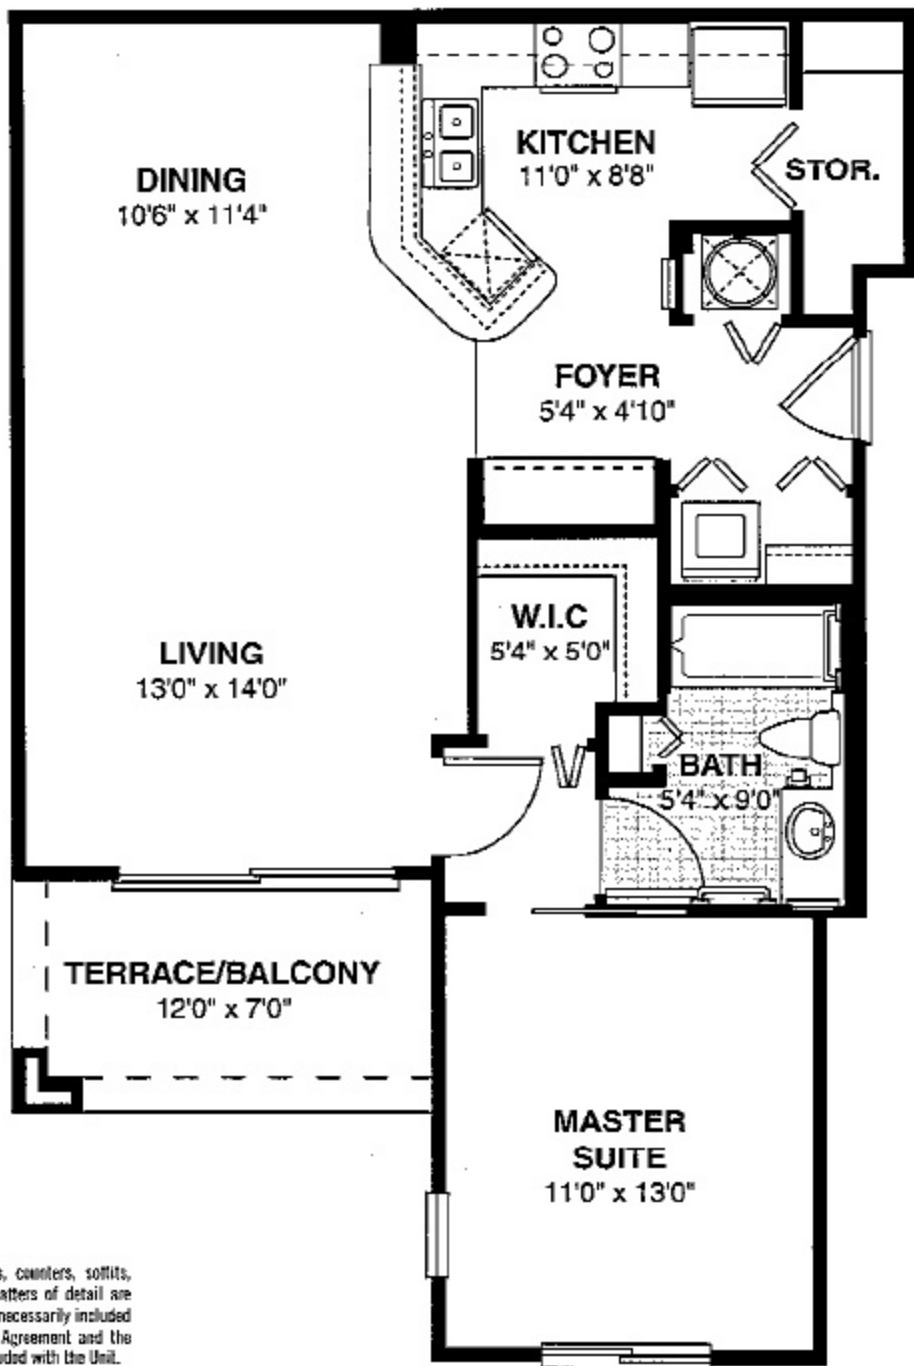

## The Azalea

one bedroom, one bath

832 sq. ft. living area; 86 sq. ft. terrace/balcony; 918 total sq. ft.

All depictions of appliances, counters, soffits, floor coverings and other matters of detail are conceptual only and are not necessarily included in each Unit. Consult your Agreement and the Prospectus for the items included with the Unit.